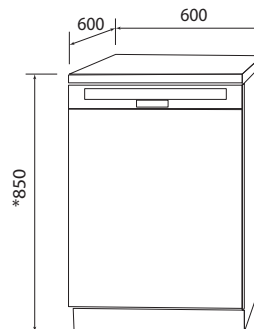

2 YEAR WARRANTY