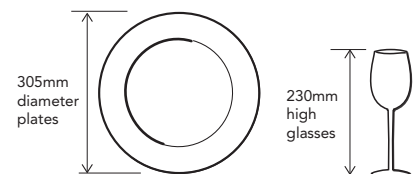

Large plates - Tall glasses